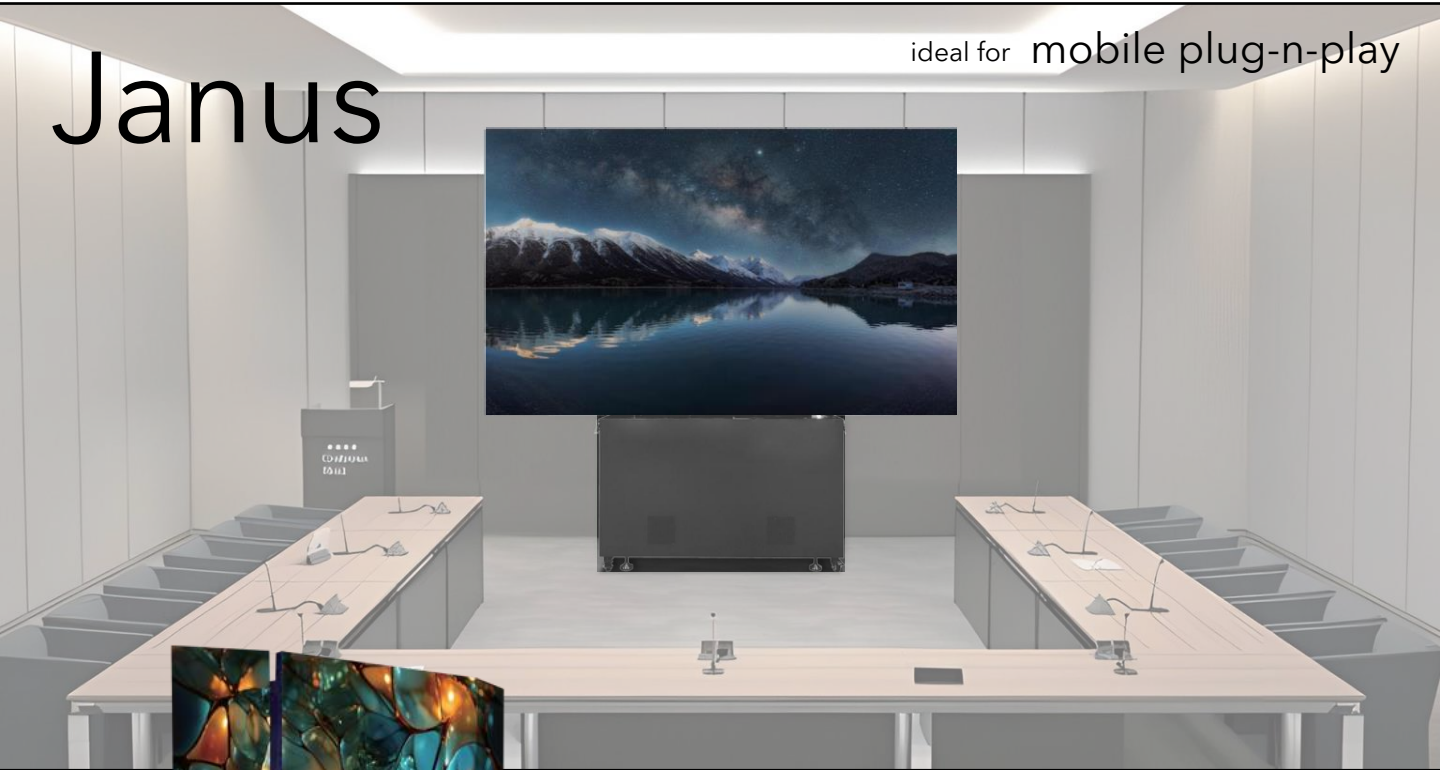

## summary

Vanguard LED introduces the **Janus series** of transforming mobile displays.

Available at 2K, 4K, and with diagonals from 110" up to 136", **Janus** displays are the perfect solution for flexible and varying display needs. Featuring motorized and folding wing columns, as well as motorized height, the entire display will deploy and collapse with the push of a button.

**Janus** displays include speakers as well as an integrated controller making the system truly plug-n-play, while also being highly mobile.