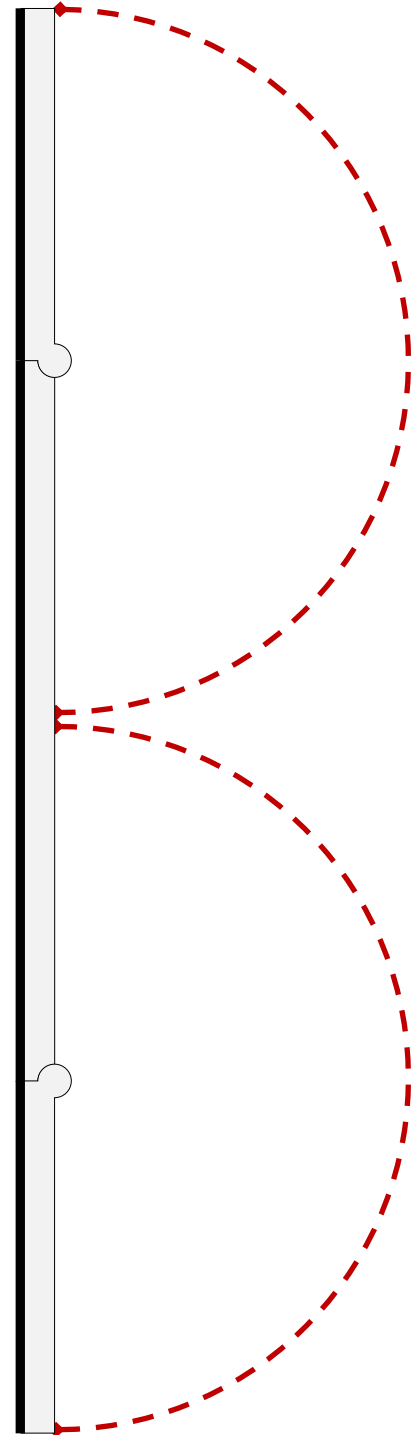

connections

source connections

(2) HDMI, (1) 3.5mm, (2) USB3.0, (1) USB2.0, (1) RJ45

Wi-Fi modes

5G, 2.4G, Access Point

control

Remote control, touch panel

specifications

maximum brightness

1,000 Nits

environmental rating

Indoor, mobile installation

panel ratio

16:9

LED half-life*

100,000 hours

refresh rate

3,840 - 7,680 Hz

frame rate

50, 60 Hz

color temperature

2,000 - 12,000 K range

processing depth

14 - 16 bit

temperatures

-10°C - +40°C operating

operating humidity

10% - 80% RH, non-condensing

operating voltage

100-240V AC, 50/60 Hz

ip rating

IP30

service access

Front