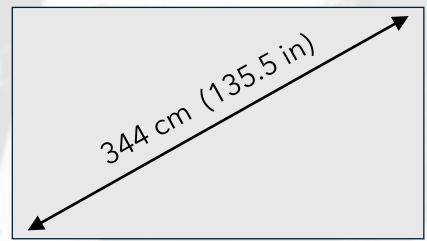

1920x1080 px

pitch

2.5 mm

max brightness

450 nits

2,744 mm (9 ft)

4,880 mm (16 ft)

model name

**Fusion 163"**

resolution

1920x1080 px

pitch

1.8 mm

max brightness

450 nits

2,025 mm (6.6 ft)

3,600 mm (11.8 ft)

model name

**Fusion 136"**

resolution

1920x1080 px

pitch

1.5 mm

max brightness

450 nits

1,687.5 mm (5.5 ft)

3,000 mm (9.8 ft)

model name

**Fusion 108"**

resolution

1920x1080 px

pitch