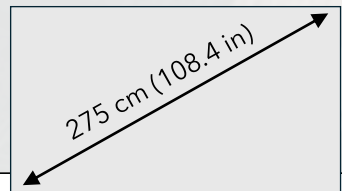

Fusion 108"

resolution

1920x1080 px

pitch

1.2 mm

max brightness

450 nits

1,350 mm (4.4 ft)

2,400 mm (7.9 ft)