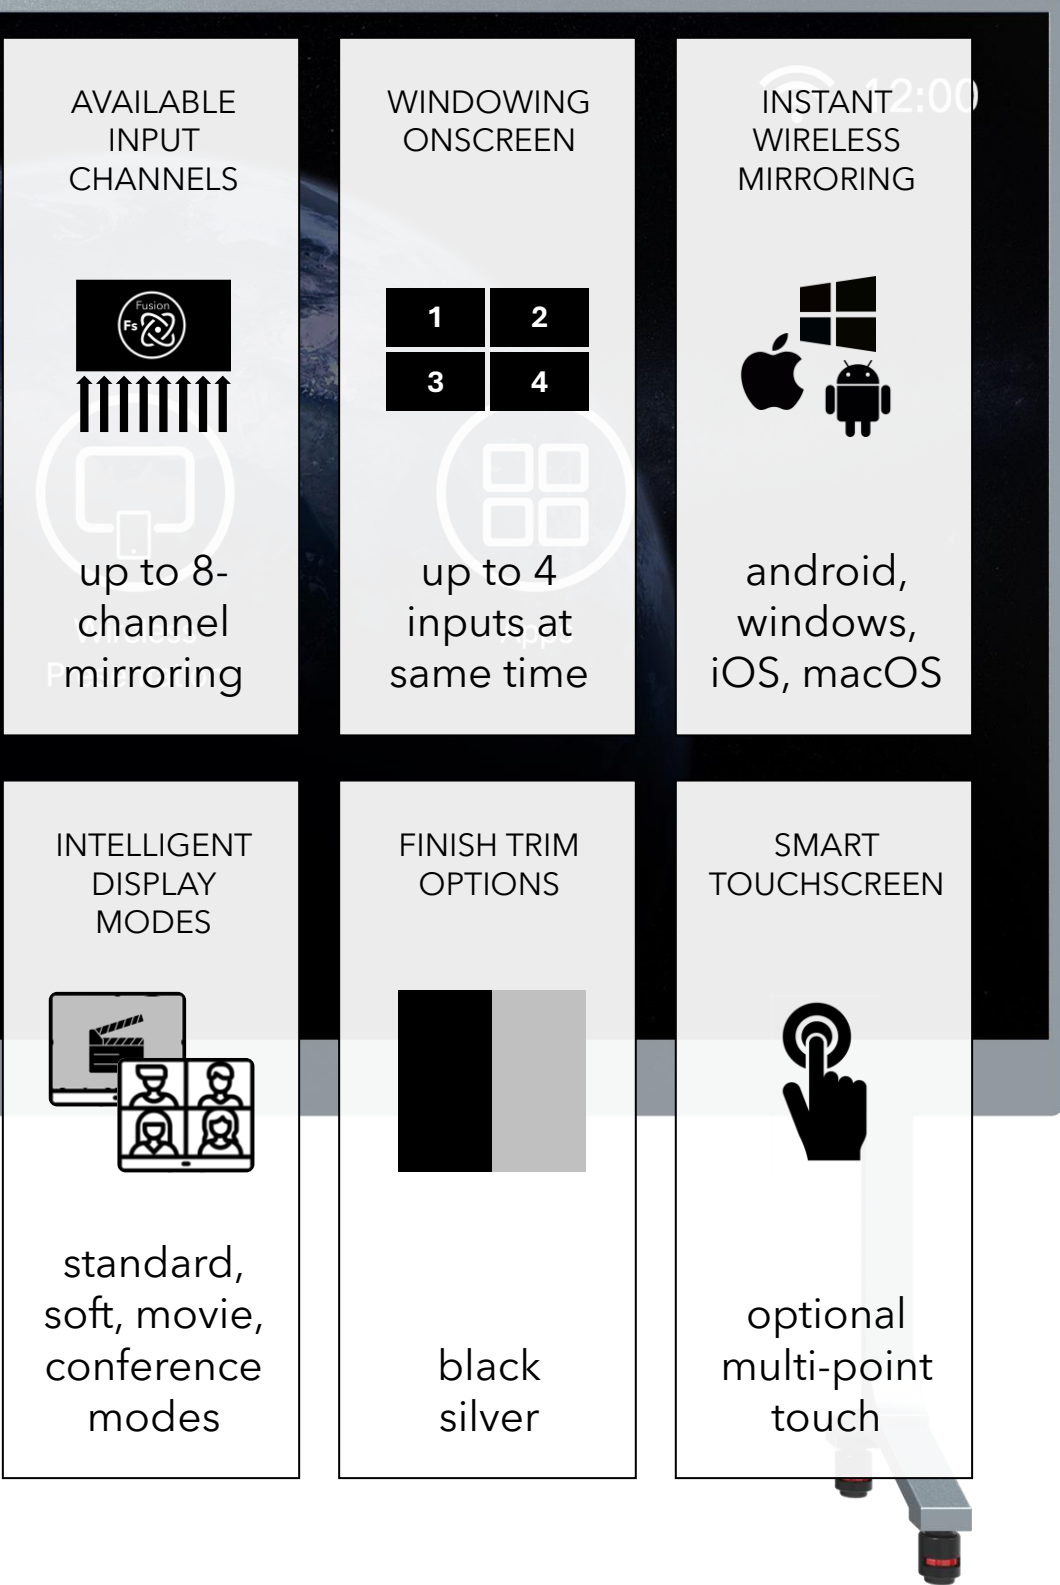

**Fusion series All-In-One** displays support 8-channel mirroring access and 4-signal split display simultaneously; Support Android, iOS, Windows & Mac OS system mirroring with <160ms ultra-low latency; Support two-way Wi-Fi connection without signal interference between mirroring and networking.

optional

AVAILABLE  
INPUT  
CHANNELS

up to 8-  
channel  
mirroring

WINDOWING  
ONSCREEN

up to 4  
inputs at  
same time

INSTANT  
WIRELESS  
MIRRORING

android,  
windows,  
iOS, macOS

INTELLIGENT  
DISPLAY  
MODES

## summary

The **VSL** (*Vanguard Smart Lectern*) is an all-in-one touch-screen solution for presenting on **Fusion All-In-One** LED displays (and any display with Windows or Android OS). An open and upgradeable Windows platform, **VSL** is a perfect accessory for presentation displays. Connect easily via hotspot or Bluetooth then control the presentation and even annotate in real time!