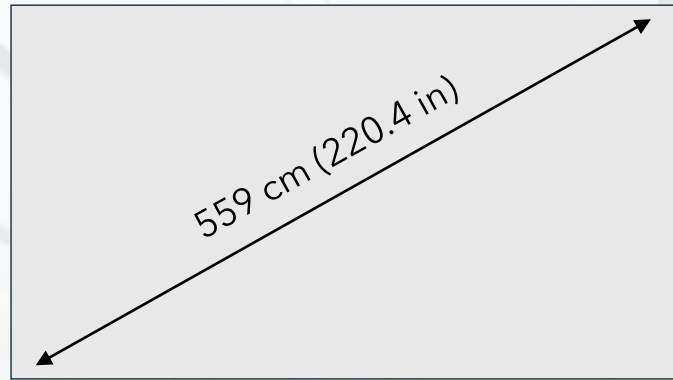

1920x1080 px

pitch

2.5 mm

max brightness

450 nits

2,744 mm (9 ft)

4,880 mm (16 ft)

model name

**Fusion 163"**

resolution

1920x1080 px

pitch

1.8 mm

max brightness

450 nits

2,025 mm (6.6 ft)

3,600 mm (11.8 ft)

model name

**Fusion 136"**

resolution

1920x1080 px

pitch

1.5 mm

max brightness

450 nits

1,687.5 mm (5.5 ft)

3,000 mm (9.8 ft)

model name

**Fusion 108"**

resolution

1920x1080 px

pitch