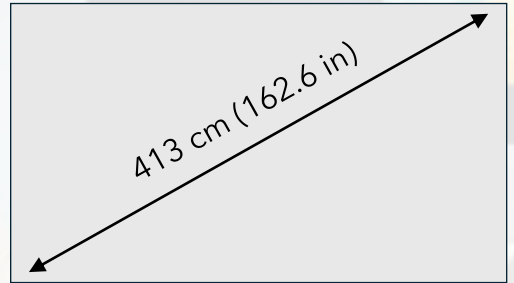

1920x1080 px

pitch

2.5 mm

max brightness

450 nits

2,744 mm (9 ft)

4,880 mm (16 ft)

model name

**Fusion 163"**

resolution

1920x1080 px

pitch

1.8 mm

max brightness

450 nits

2,025 mm (6.6 ft)

3,600 mm (11.8 ft)

model name

**Fusion 136"**

resolution

1920x1080 px

pitch

1.5 mm

max brightness

450 nits

1,687.5 mm (5.5 ft)

3,000 mm (9.8 ft)

model name

**Fusion 108"**

resolution

1920x1080 px

pitch